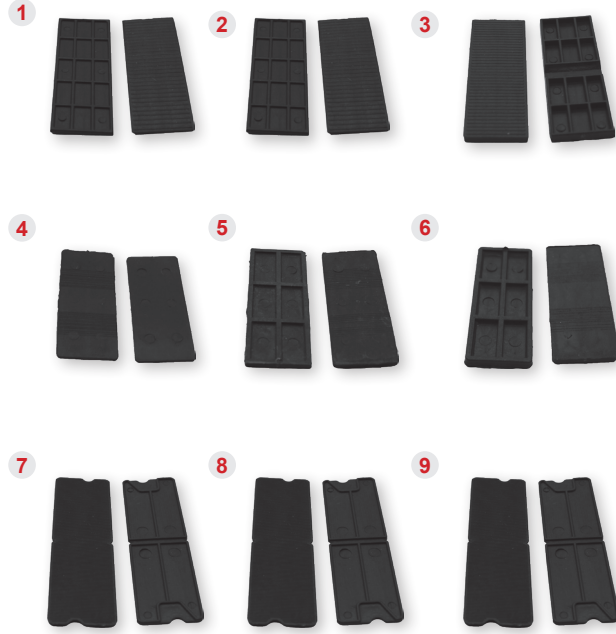

CAM TAKOZLARI & KANAT KALDIRMA TAKOZLARI & ISICAM KLİPSLERİ

GLASS WEDGES & SASH LIFTING WEDGES & THERMOPANE CORNERS

Ürün / Product

Ürün Kodu Ürün Adı

Product Code	Name of the product		
1 1022	Geniş Cam Takozu İnce Large Glass Wedge Thin	(2mm x 2,8cm x 8cm)	15000
2 1023	Geniş Cam Takozu Orta Large Glass Wedge Medium	(3mm x 2,8cm x 8cm)	10000
3 1024	Geniş Cam Takozu Kalın Large Glass Wedge Thick	(5mm x 2,8cm x 8cm)	10000
4 1056	32'lik Cam Takozu İnce Large Glass Wedge Thin	(2mm x 3,2cm x 8cm)	10000
5 1057	32'lik Cam Takozu Orta Large Glass Wedge Medium	(3mm x 3,2cm x 8cm)	10000
6 1058	32'lik Cam Takozu Kalın Large Glass Wedge Thick	(5mm x 3,2cm x 8cm)	5000
7 1075	30'luk Cam Takozu İnce Thin Glass Wedge	(2mm x 3cm x 10cm)	10000
8 1076	30'luk Cam Takozu İnce Thin Glass Wedge	(3mm x 3cm x 10cm)	10000
9 1077	30'luk Cam Takozu İnce Thin Glass Wedge	(5mm x 3cm x 10cm)	5000

Ürün / Product